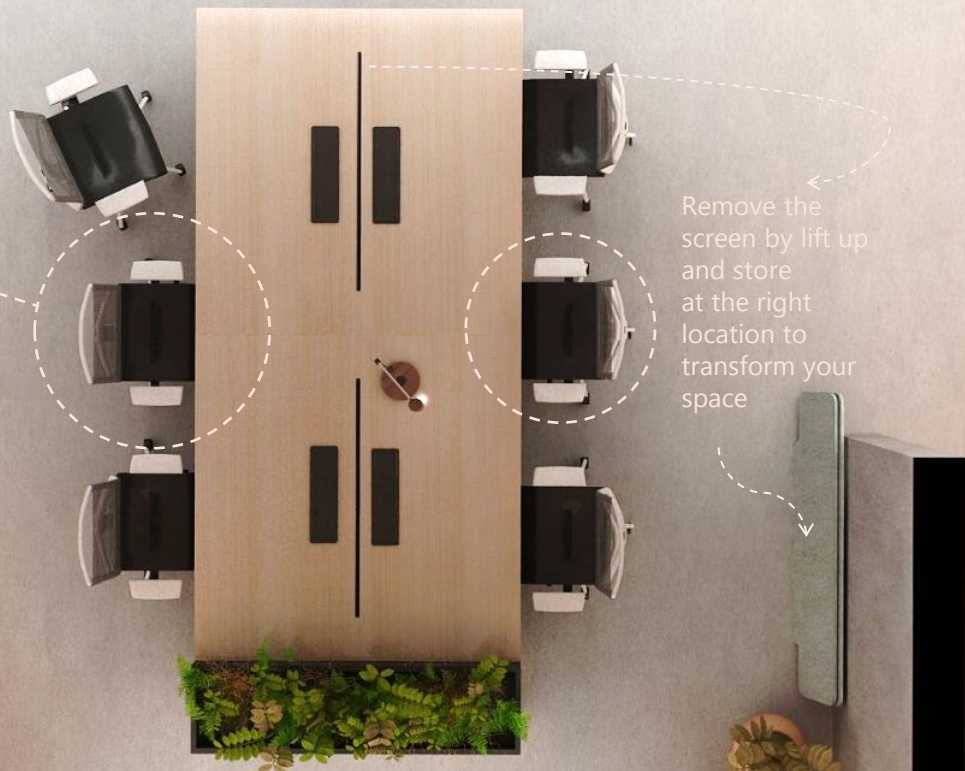

Y2 EXE EXTRA FEATURE

simply transform your desk into meeting space

Store your screen at the right place

4 to 6 pax hotdesk/discussion or meeting

Remove the screen by lift up and store at the right location to transform your space