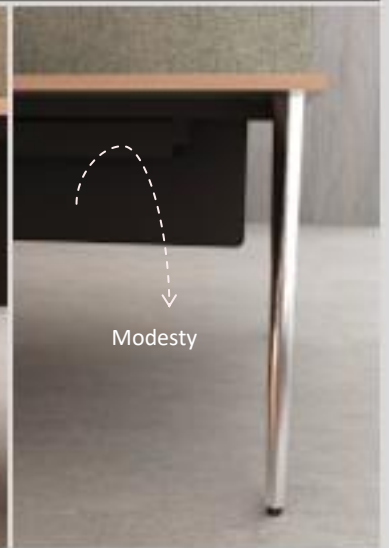

X12 Slanted Leg

Vertical Trunking

Feel the Extra

Aluminium Powder Coated Trapdoor

Slot in Panel

Aluminium Slanted Leg; Triangle Profile

Modesty

Embrace a workspace that speaks volumes about your commitment to excellence and attention to detail