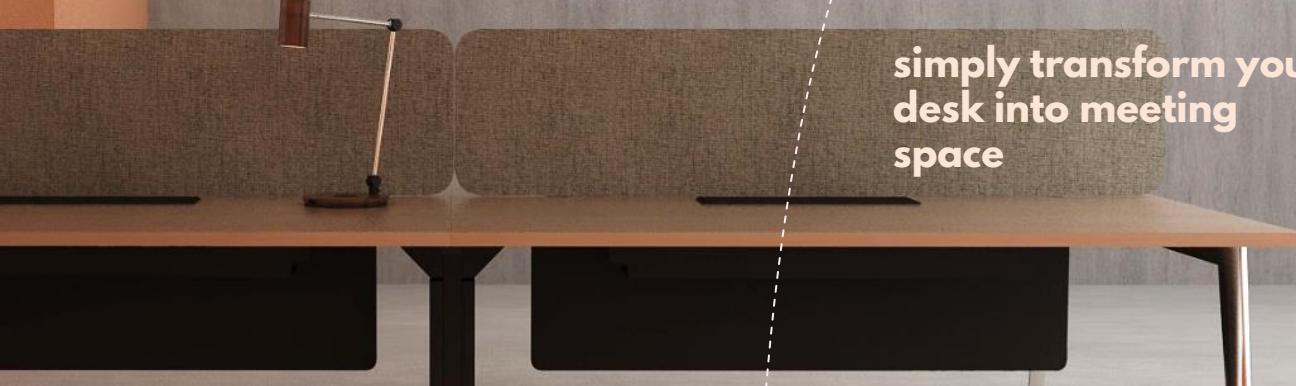

Y2 EXE EXTRA FEATURE

simply transform your desk into meeting space

Store your screen at the right place

4 to 6 pax hotdesk/discussion or meeting

Remove the screen by lift up and store at the right location to transform your space