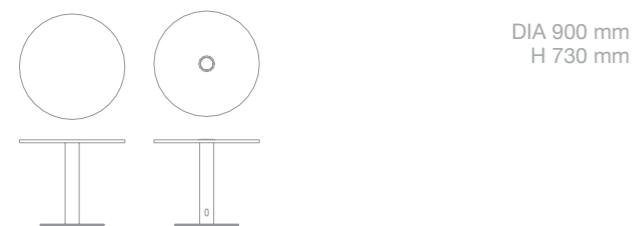

MEETING TABLE
X10-RTM-ML/LM
X10-RTM-NBMV-ML/LM with Cutout for Netbox Move