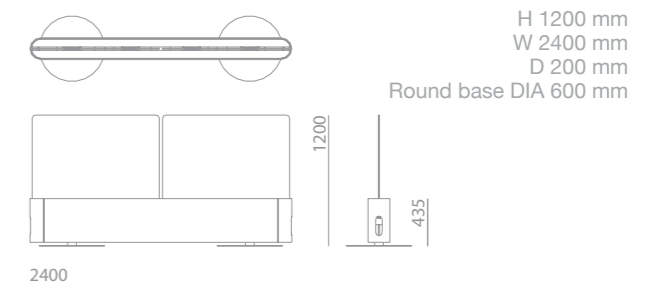

The freestanding dividing screen not only acts as a visual interest to aesthetically solve structural issues, it's also a practical solution for people to create their desired working space.

X10-DSAC