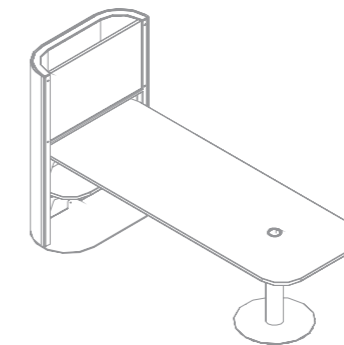

## MEDIA MEETING

TV Stand: To fit 42"TV, with meeting table & cable management (with cutout for AH Meyer Netbox Move)

Frame and Table Support: Steel in powder coated finish

Upholstery material: Polyurethane foam, 100% Recycled Polyester Fabric (Water and Stain Repellent)

Tabletop, Shelf and TV mounting board: 18 mm thick E1 MFC in melamine / laminate finish

<b>Freestanding</b>	Desk / Sofa Height
<b>X10-TMSD</b>	H1400 x W1000 x D500 mm