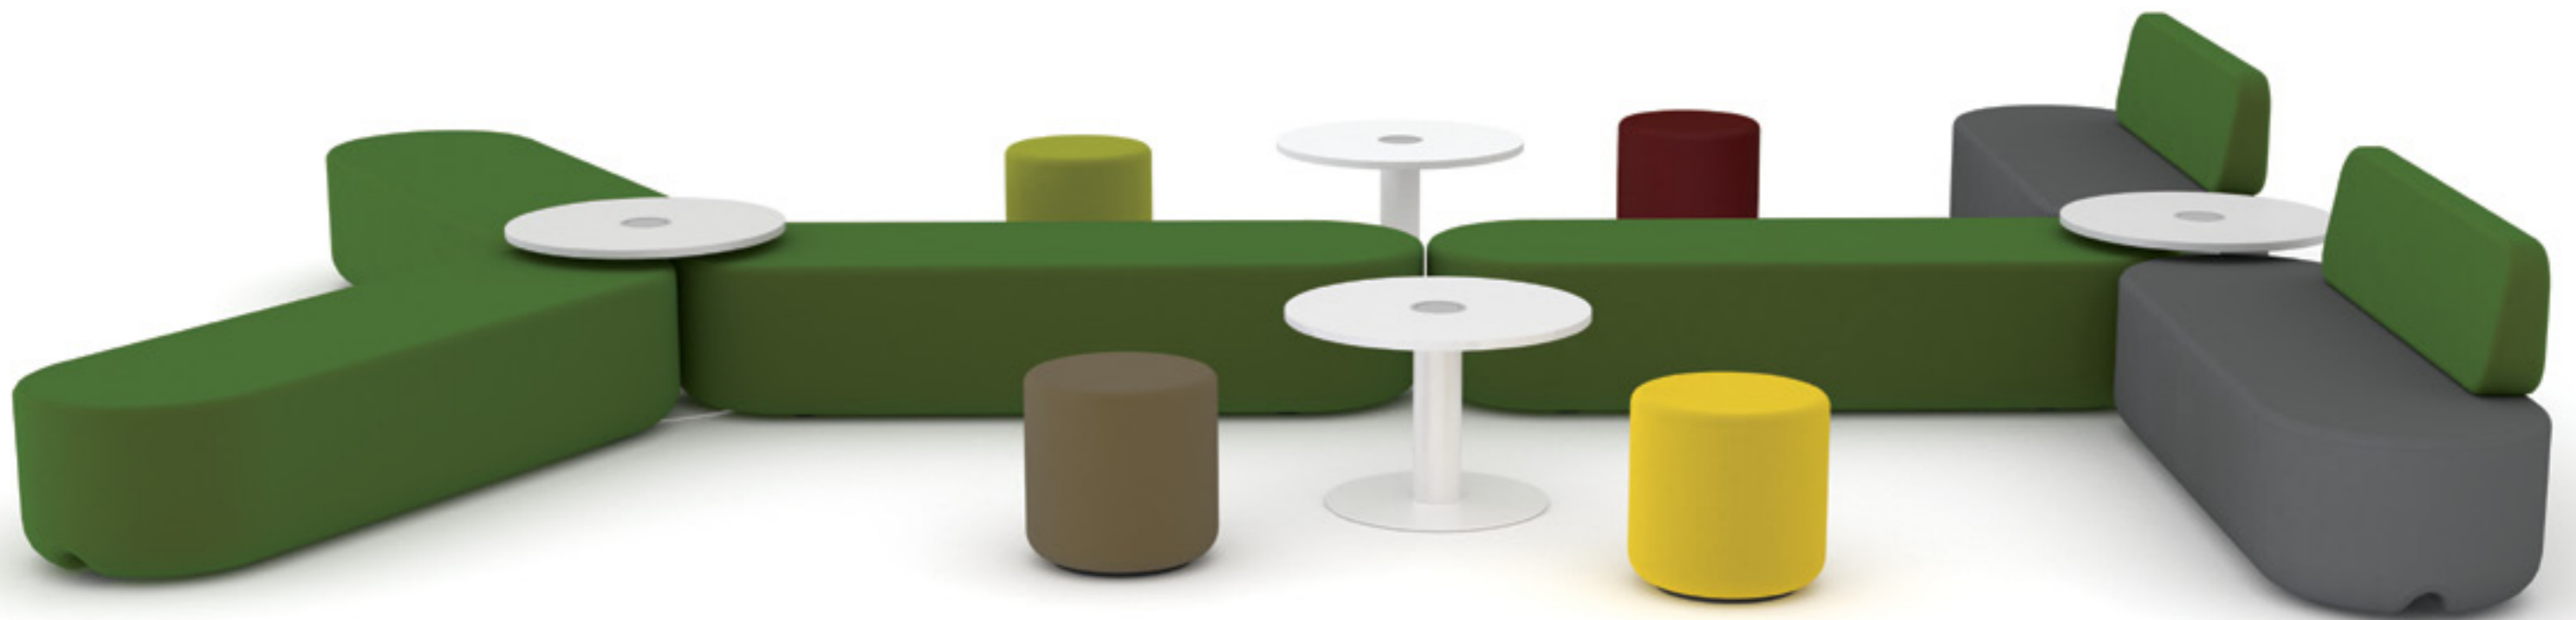

# LOW BACK SOFA

With the ability to adapt to any kind of environment and spaces, the low back sofa provides a sanctuary for a relaxed and commutative workspace.

X10-LBS-1 1 seater

H775 x W900 x D770 mm  
Seat Depth: 560 mm  
Seat Height: 434 mm

An intuitive structure with integral cable management system, it allows flexible seating arrangements for informal meetings and collaborative work.