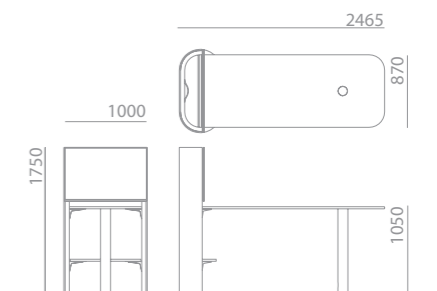

### High Table, Bar Height

<b>X10-HT1606-LM</b> H1040 x W1600 x D600 mm	<b>X10-HT2206-LM</b> H1040 x W2200 x D600 mm
---	---

## MEDIA MEETING

TV Stand: To fit 42"TV, with meeting table & cable management (with cutout for AH Meyer Netbox Move)

Frame and Table Support: Steel in powder coated finish

Upholstery material: Polyurethane foam, 100% Recycled Polyester Fabric (Water and Stain Repellent)

Tabletop, Shelf and TV mounting board: 18 mm thick E1 MFC in melamine / laminate finish

<b>Freestanding</b>	Desk / Sofa Height
<b>X10-TMSD</b>	H1400 x W1000 x D500 mm