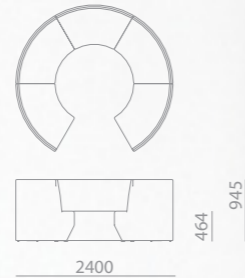

FREESTANDING  
X10-TMSD

Desk Height

H 1400 mm  
W 1000 mm  
D 500 mm

Table Mounted Option:  
**SOFA HEIGHT**

Multimedia-supported conferences and meetings made easy with integrated media wall technology and desk attachment. A spontaneous space where interpersonal bonds are made with people from all over the world, this is what connects people. This is what connects you and me.

Desk Height, 730 mm

X10-TMSMB-NBMV-ML/LM

Bar Height, 1050 mm

# MEETING BOOTH

High back sofas perfectly adjoined for a focused space of meetings and cozy group collaborations.

X10-MBH

HIGH BACK

DIA 2400 mm  
H 1315 mm  
Seat Height 464 mm  
Seat Depth 375 mm

X10-MBL

LOW BACK

DIA 2400 mm  
H 945 mm  
Seat Height 464 mm  
Seat Depth 375 mm