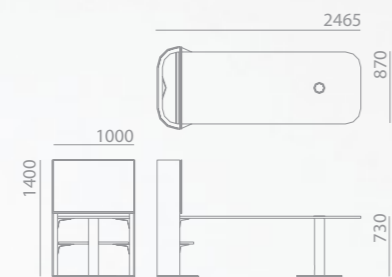

FREESTANDING  
X10-TMSD

Desk Height

H 1400 mm  
W 1000 mm  
D 500 mm

Table Mounted Option:  
**SOFA HEIGHT**

Multimedia-supported conferences and meetings made easy with integrated media wall technology and desk attachment. A spontaneous space where interpersonal bonds are made with people from all over the world, this is what connects people. This is what connects you and me.

Table Mounted Option:  
DESK HEIGHT

Table Mounted Option:  
BAR HEIGHT

Retractable power and data outlet

TABLE MOUNTED with cutout for Netbox Move

X10-TMSMS-NBMV-MLLM

Sofa Height, 630 mm

X10-TMSMD-NBMV-ML/LM

Desk Height, 730 mm

X10-TMSMB-NBMV-ML/LM

Bar Height, 1050 mm

# MEETING BOOTH

High back sofas perfectly adjoined for a focused space of meetings and cozy group collaborations.

X10-MBH

HIGH BACK

DIA 2400 mm  
H 1315 mm  
Seat Height 464 mm  
Seat Depth 375 mm

X10-MBL

LOW BACK