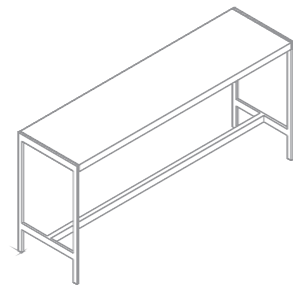

Round Table

Round Side Table X10-RTS-ML/LM	H500 x DIA750 mm	Round Meeting Table X10-RTM-ML/LM	H730 x DIA900 mm
Round Side Table with cutout for Netbox Move X10-RTS-NBMV-ML/LM	H500 x DIA750 mm	Round Meeting Table with cutout for Netbox Move X10-RTM-NBMV-ML/LM	H730 x DIA900 mm

High Table, Bar Height

X10-HT1606-LM H1040 x W1600 x D600 mm	X10-HT2206-LM H1040 x W2200 x D600 mm

Note:

1. Tabletop is only available in Laminate Finish.
2. Tabletop edge height: 52 mm.

DIVIDING SCREEN