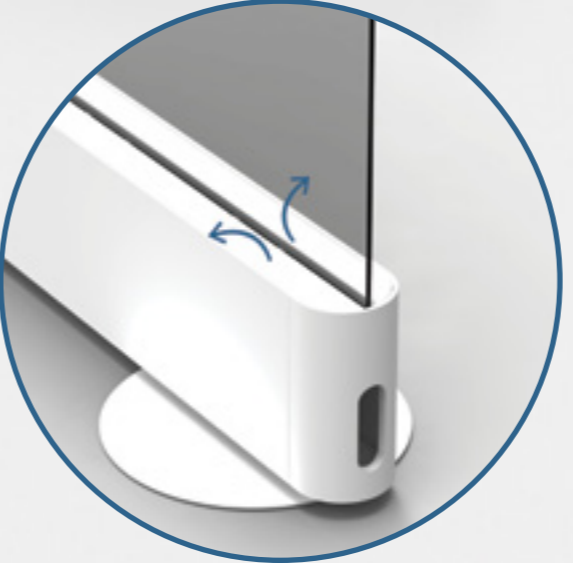

# With integral cable management system

Dividing screen is available in 10 mm thick Tempered Glass or Acrylic

Panel mounted power and data outlet, **Netbox Rail**:  
- Sleek design  
- Aluminium body  
- Available in any length

Figure 4

Seamless routing of cables from raised floor through cable channel.

Cables are conveniently accessible whenever needed through the swing trap door.