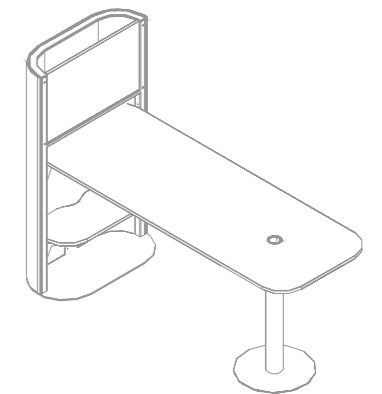

## MEDIA MEETING

TV Stand: To fit 42"TV, with meeting table & cable management (with cutout for AH Meyer Netbox Move)

Frame and Table Support: Steel in powder coated finish

Upholstery material: Polyurethane foam, 100% Recycled Polyester Fabric (Water and Stain Repellent)

Tabletop, Shelf and TV mounting board: 18 mm thick E1 MFC in melamine / laminate finish

<b>Freestanding</b>	Desk / Sofa Height
<b>X10-TMSD</b>	H1400 x W1000 x D500 mm