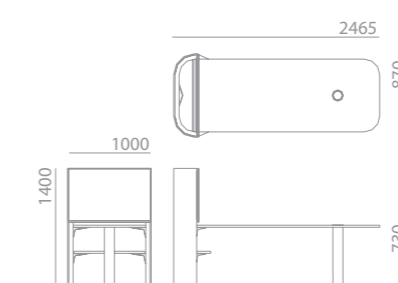

### High Table, Bar Height

<b>X10-HT1606-LM</b> H1040 x W1600 x D600 mm	<b>X10-HT2206-LM</b> H1040 x W2200 x D600 mm
---	---

## MEDIA MEETING

TV Stand: To fit 42"TV, with meeting table & cable management (with cutout for AH Meyer Netbox Move)

Frame and Table Support: Steel in powder coated finish

Upholstery material: Polyurethane foam, 100% Recycled Polyester Fabric (Water and Stain Repellent)

Tabletop, Shelf and TV mounting board: 18 mm thick E1 MFC in melamine / laminate finish

<b>Freestanding</b>	Desk / Sofa Height
<b>X10-TMSD</b>	H1400 x W1000 x D500 mm