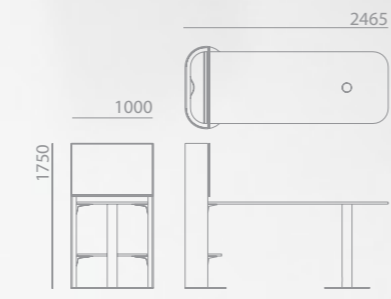

FREESTANDING  
X10-TMSD

Desk Height

H 1400 mm  
W 1000 mm  
D 500 mm

Table Mounted Option:  
**SOFA HEIGHT**

Multimedia-supported conferences and meetings made easy with integrated media wall technology and desk attachment. A spontaneous space where interpersonal bonds are made with people from all over the world, this is what connects people. This is what connects you and me.

Table Mounted Option:  
DESK HEIGHT

Table Mounted Option:  
BAR HEIGHT

Retractable power and data outlet

TABLE MOUNTED with cutout for Netbox Move

X10-TMSMS-NBMV-MLLM

Sofa Height, 630 mm

X10-TMSMD-NBMV-ML/LM

Desk Height, 730 mm

X10-TMSMB-NBMV-ML/LM

Bar Height, 1050 mm

# MEETING BOOTH

High back sofas perfectly adjoined for a focused space of meetings and cozy group collaborations.

X10-MBH

HIGH BACK

DIA 2400 mm  
H 1315 mm  
Seat Height 464 mm  
Seat Depth 375 mm

X10-MBL

LOW BACK