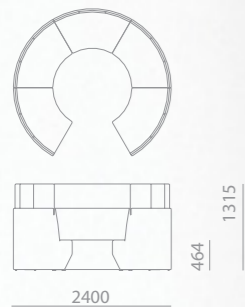

FREESTANDING  
X10-TMSD

Desk Height

H 1400 mm  
W 1000 mm  
D 500 mm

Table Mounted Option:  
**SOFA HEIGHT**

Multimedia-supported conferences and meetings made easy with integrated media wall technology and desk attachment. A spontaneous space where interpersonal bonds are made with people from all over the world, this is what connects people. This is what connects you and me.

Table Mounted Option:  
DESK HEIGHT

Table Mounted Option:  
BAR HEIGHT

Retractable power and data outlet

TABLE MOUNTED with cutout for Netbox Move

X10-TMSMS-NBMV-MLLM

Sofa Height, 630 mm

X10-TMSMD-NBMV-ML/LM

Desk Height, 730 mm

X10-TMSMB-NBMV-ML/LM

Bar Height, 1050 mm

# MEETING BOOTH

High back sofas perfectly adjoined for a focused space of meetings and cozy group collaborations.

X10-MBH

HIGH BACK

DIA 2400 mm  
H 1315 mm  
Seat Height 464 mm  
Seat Depth 375 mm

X10-MBL

LOW BACK