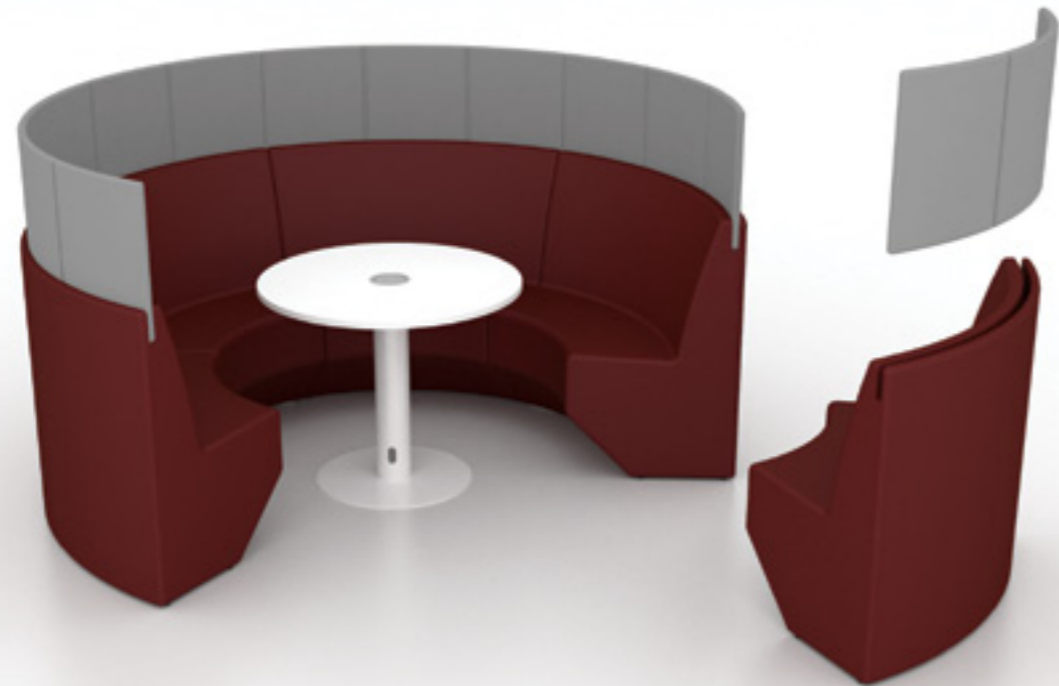

An intuitive structure with integral cable management system, it allows flexible seating arrangements for informal meetings and collaborative work.

FREESTANDING  
X10-TMSD

Desk Height

H 1400 mm  
W 1000 mm  
D 500 mm

Table Mounted Option:  
**SOFA HEIGHT**

Multimedia-supported conferences and meetings made easy with integrated media wall technology and desk attachment. A spontaneous space where interpersonal bonds are made with people from all over the world, this is what connects people. This is what connects you and me.

Desk Height, 730 mm

X10-TMSMB-NBMV-ML/LM

Bar Height, 1050 mm

# MEETING BOOTH

High back sofas perfectly adjoined for a focused space of meetings and cozy group collaborations.

X10-MBH

HIGH BACK

DIA 2400 mm  
H 1315 mm  
Seat Height 464 mm  
Seat Depth 375 mm

X10-MBL

LOW BACK