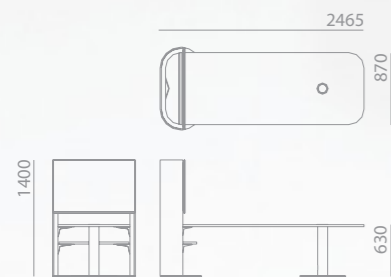

FREESTANDING  
X10-TMSD

Desk Height

H 1400 mm  
W 1000 mm  
D 500 mm

Table Mounted Option:  
**SOFA HEIGHT**

Multimedia-supported conferences and meetings made easy with integrated media wall technology and desk attachment. A spontaneous space where interpersonal bonds are made with people from all over the world, this is what connects people. This is what connects you and me.

Table Mounted Option:  
DESK HEIGHT

Table Mounted Option:  
BAR HEIGHT

Retractable power and data outlet

TABLE MOUNTED with cutout for Netbox Move

X10-TMSMS-NBMV-MLLM

Sofa Height, 630 mm

X10-TMSMD-NBMV-ML/LM

Desk Height, 730 mm

X10-TMSMB-NBMV-ML/LM

Bar Height, 1050 mm

# MEETING BOOTH

High back sofas perfectly adjoined for a focused space of meetings and cozy group collaborations.

X10-MBH

HIGH BACK

DIA 2400 mm  
H 1315 mm  
Seat Height 464 mm  
Seat Depth 375 mm

X10-MBL

LOW BACK