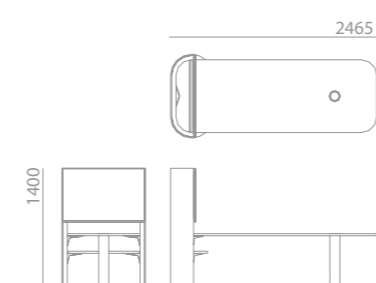

### High Table, Bar Height

<b>X10-HT1606-LM</b> H1040 x W1600 x D600 mm	<b>X10-HT2206-LM</b> H1040 x W2200 x D600 mm
---	---

## MEDIA MEETING

TV Stand: To fit 42"TV, with meeting table & cable management (with cutout for AH Meyer Netbox Move)

Frame and Table Support: Steel in powder coated finish

Upholstery material: Polyurethane foam, 100% Recycled Polyester Fabric (Water and Stain Repellent)

Tabletop, Shelf and TV mounting board: 18 mm thick E1 MFC in melamine / laminate finish

<b>Freestanding</b>	Desk / Sofa Height
<b>X10-TMSD</b>	H1400 x W1000 x D500 mm