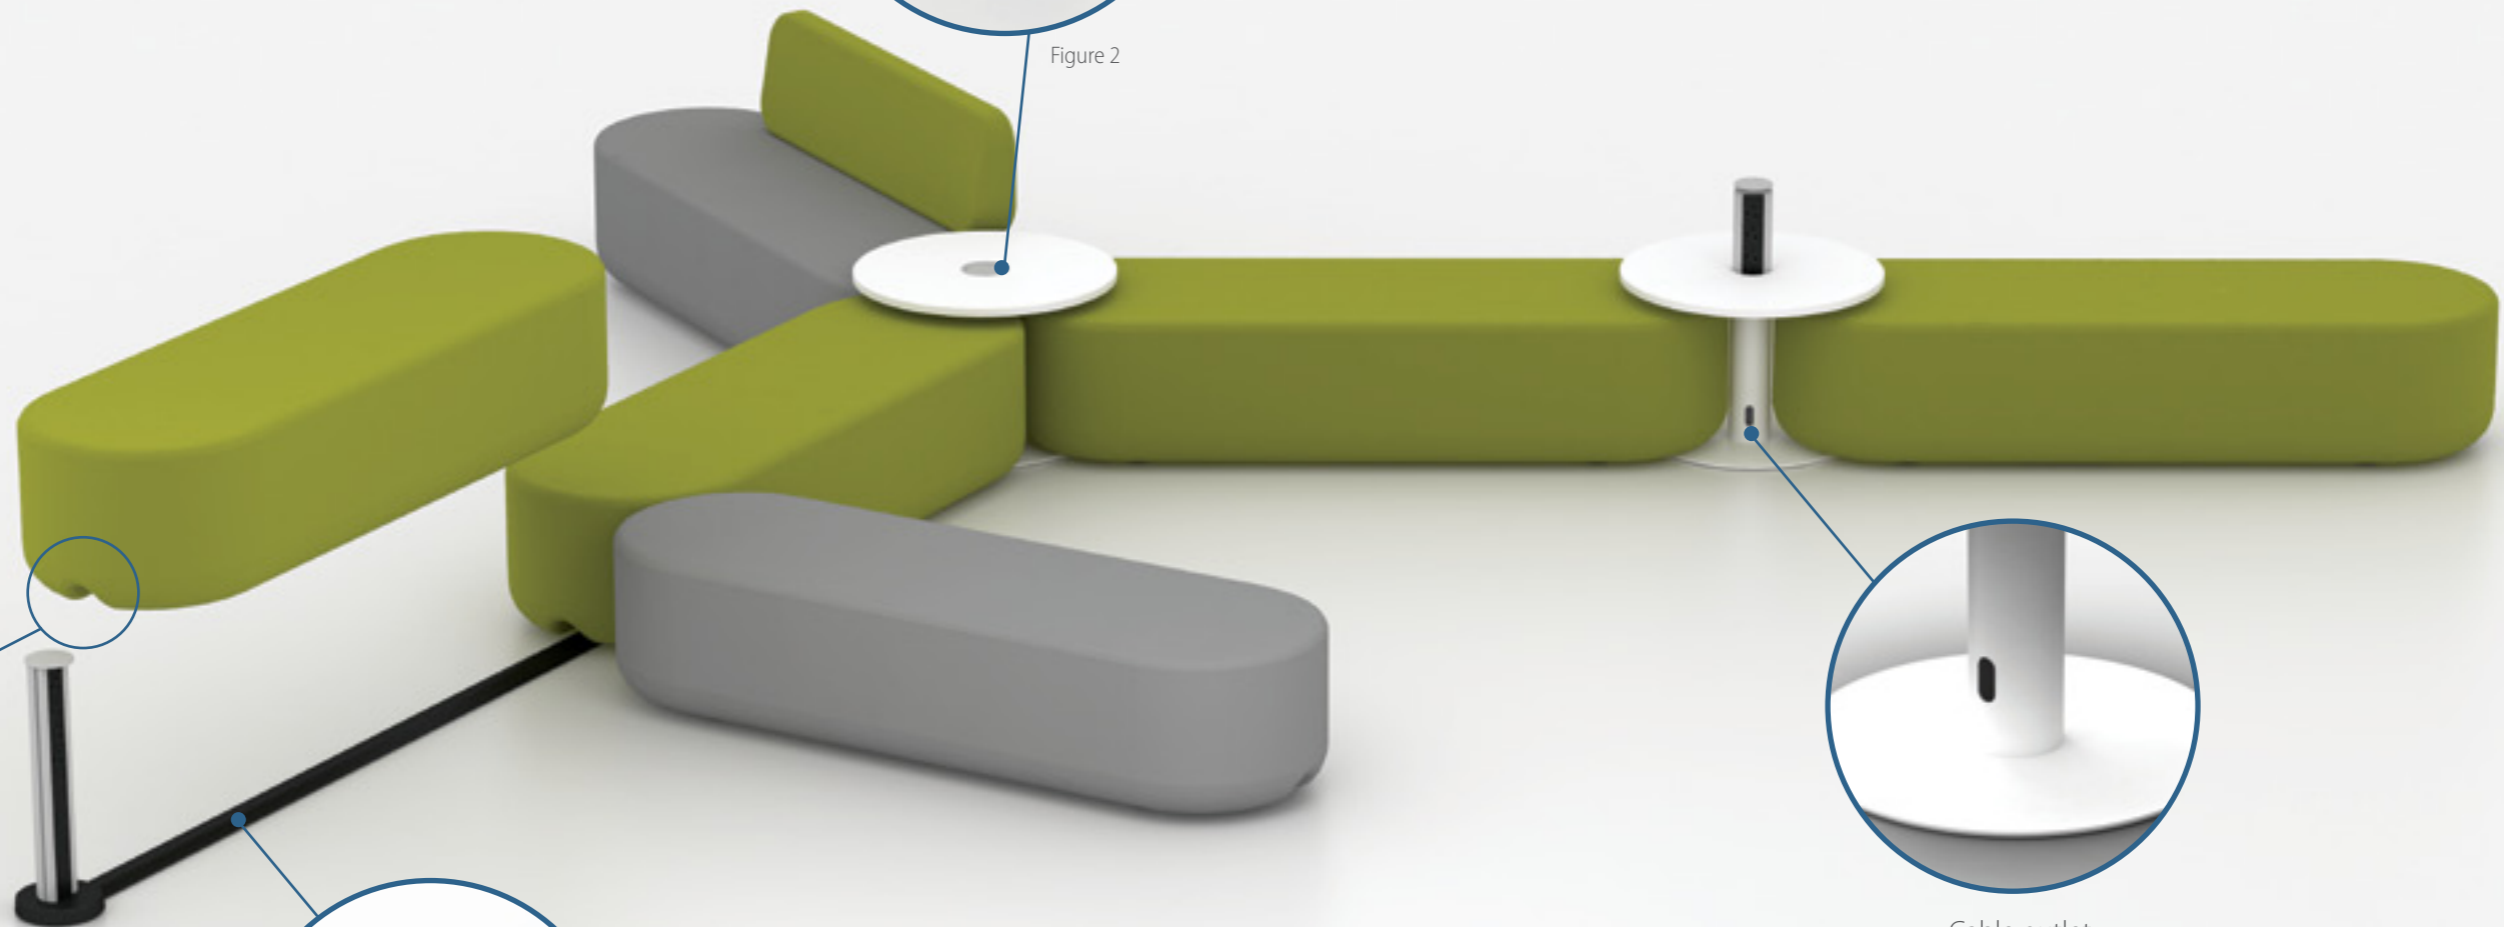

An intuitive structure with integral cable management system, it allows flexible seating arrangements for informal meetings and collaborative work.

# With integral cable management system

Figure 1

- Retractable power and data outlet, **Netbox Move:**
- Comes in 2 up to 5-gang standard configurations
  - Standard model for power and data modules
  - Plane surface when closed

Figure 2

Bench range is designed with cable groove underneath, it keeps cable channel out of sights.

Cable outlet.

Figure 3

Cable channel that lay flat on the floor, provides easy and practical solutions to manage cable. It keeps cable neatly and safely tucked away.