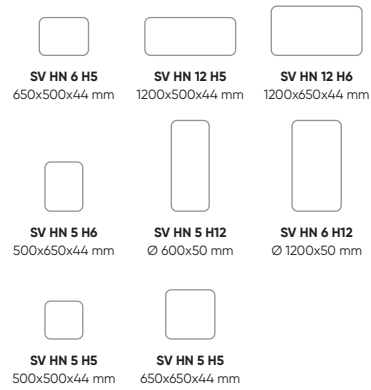

possibility of LED backlight

available shapes

possibility of LED backlight

vertically suspended panels

available shapes

acoustic panels in shelves

saar hang

saar