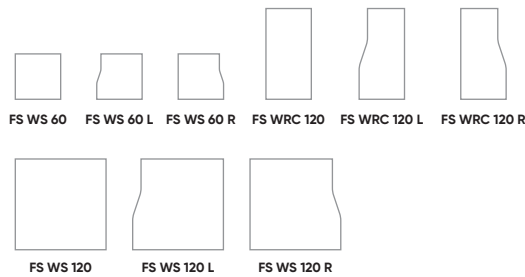

available shapes and stitching

sample layout of acoustic walls