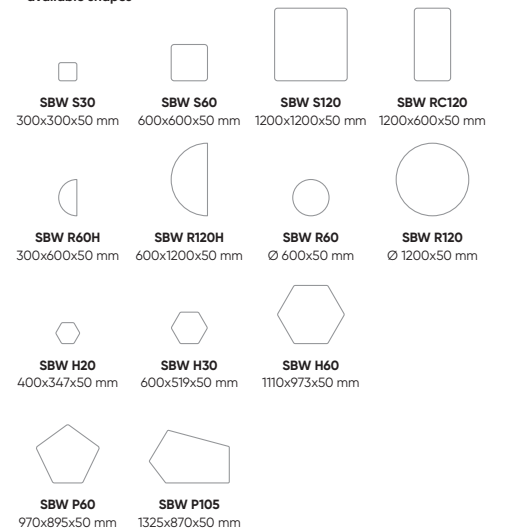

SV DK140 H1
1400x500x30 mm

SV DK160 H1
1600x500x30 mm

SV DK180 H1
1800x500x30 mm

SV DK80 H2
800x650x30 mm

SV DK120 H2
1200x650x30 mm

SV DK140 H2
1400x650x30 mm

SV DK160 H2
1600x650x30 mm

SV DK180 H2
1800x650x30 mm

available shapes and stitching

sample layout of acoustic walls

silent block wall

SBW S120 + 2x SBW S60 + 4x SBW S30 2x SBW R60H + SBW R60 SBW H30 SBW H60

available shapes

silent block wall

2x SBW P105 + 2x SBW P60 7x SBW H60