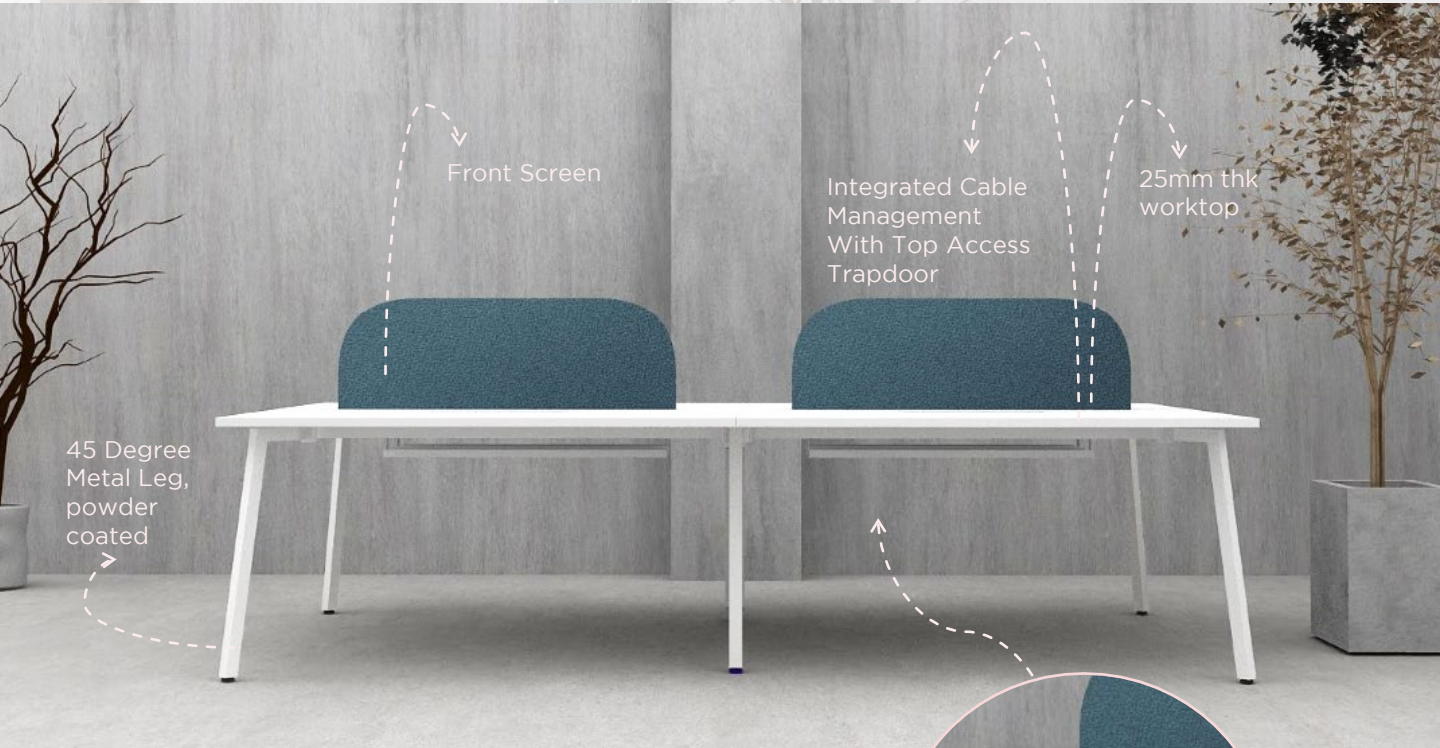

Y2 Lite is tailor to the sufficient necessities of the users, considering their workflow, and tasks to eliminate superfluous features.

versatile
enough to suit
various
contemporary
work.

Y2. LITE FEATURES