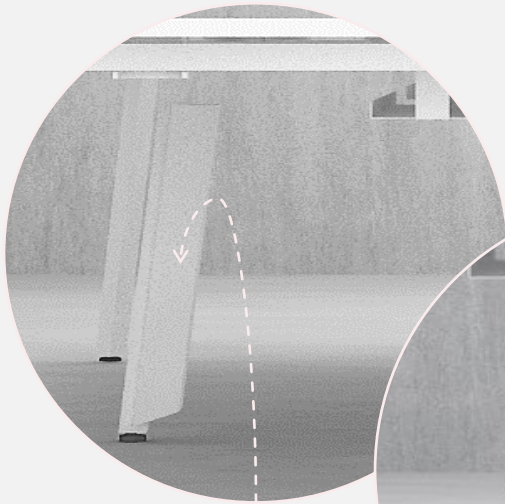

Cable Management;

Optional Modesty

Surface Trunking [option]

Flexible Riser

functional as possible.

Y2. LITE CABLE MANAGEMENT

A “lite design” approach for a desk system involves creating a setup that focuses on adequacy, and functionality while minimizing unnecessary elements.